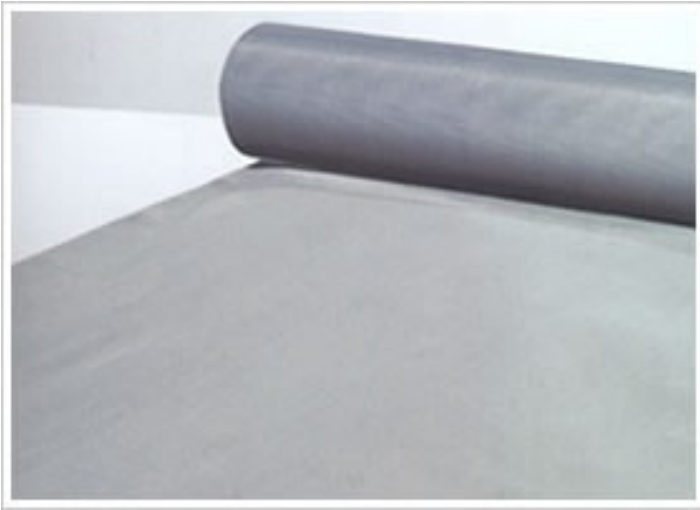

Stainless Steel Wire Cloth

- **Reverse Dutch Twill Weave Mesh**

- 75 x 12 / 132 x 17 / 152 x 24 / 260 x 40 available.
Used as filter mesh belt in screen changer in plastic industry.

← Epoxy
← Wire Cloth

Insect Screen

Crimped Wire Cloth

Aluminum Wire Cloth

Chicken Netting